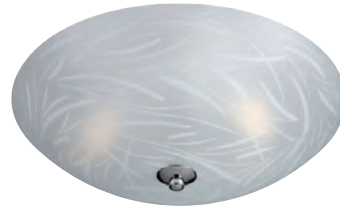

Alfta 35

Chrome / Frosted glass **101761**

13 35	4 pcs	Class II	IP20	
	E14	2 x 40W	230V	
35 → (cm) Ceiling contact class II				

Light source not included.

Flush mount with discreet, decorative pattern.

101761

Blad 35

Steel / White **107754**

9 35	4 pcs	Class II	IP20	
	E14	2 x 40W	230V	
35 → (cm) Ceiling hook.				

Light source not included.

Flush mount with steel details and a discreet, decorative pattern on frosted glass.