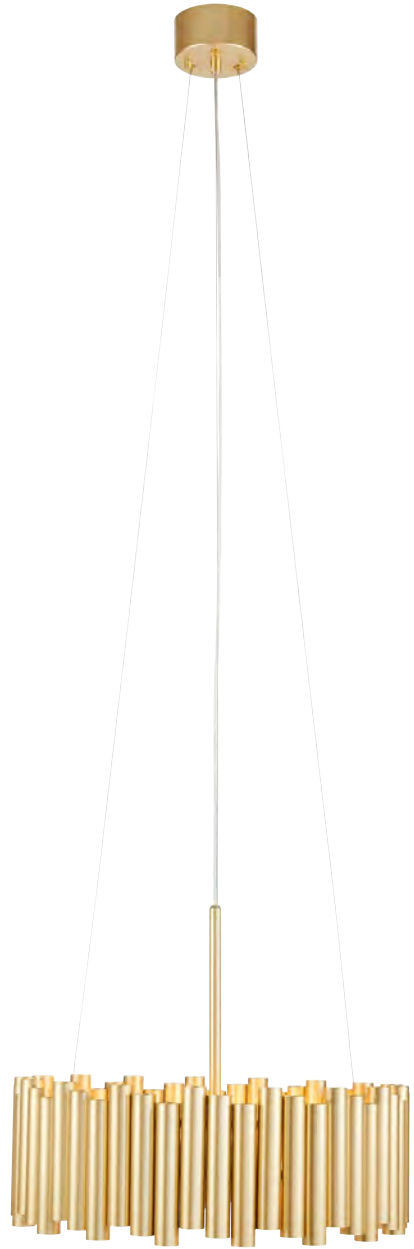

# Level

Black				107925
Gold				108047
 43	 2 pcs	Class I	IP 20	
 52,5	 E27	3 x 60W	230V	
52,5 → (cm)	Ceiling hook	 150 cm		
Bulb not included				

Markslöjd Home 2022

112

Ceiling Lamps

107925

108047

107903