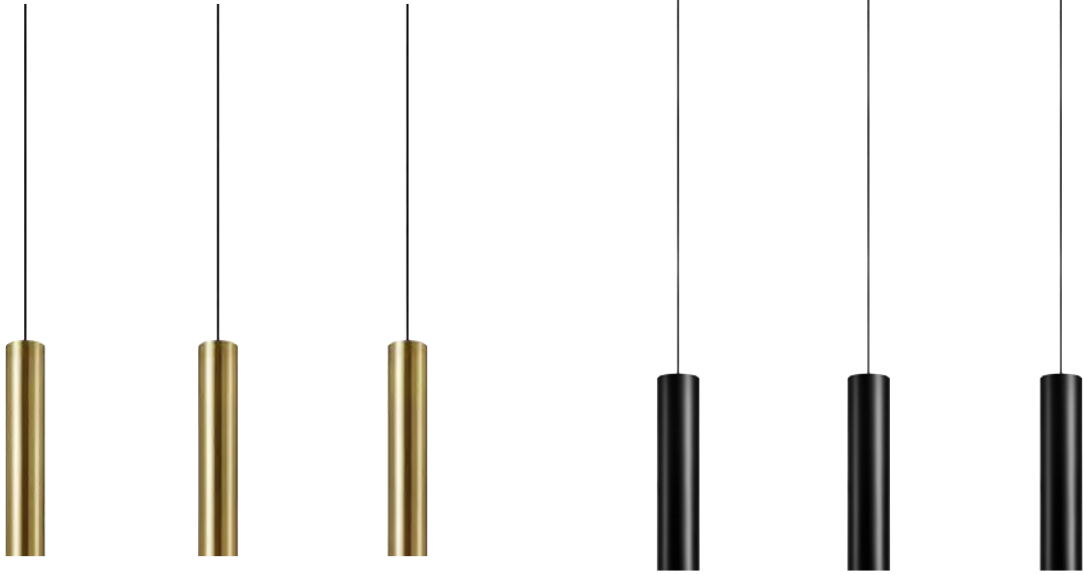

107883

107882

Ruben

Brushed Brass		107883	
Black		107882	
40	2 pcs	Class I	IP 20
82	GU10	3 x 35W	230V
7 (cm)	Bracket		150 cm

Bulb not included