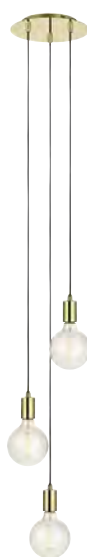

Sky pendant easy to love, place and update. Ideal to place above a table or to highlight your favorite corner. Update by switching the bulbs.

106333

106334

107107