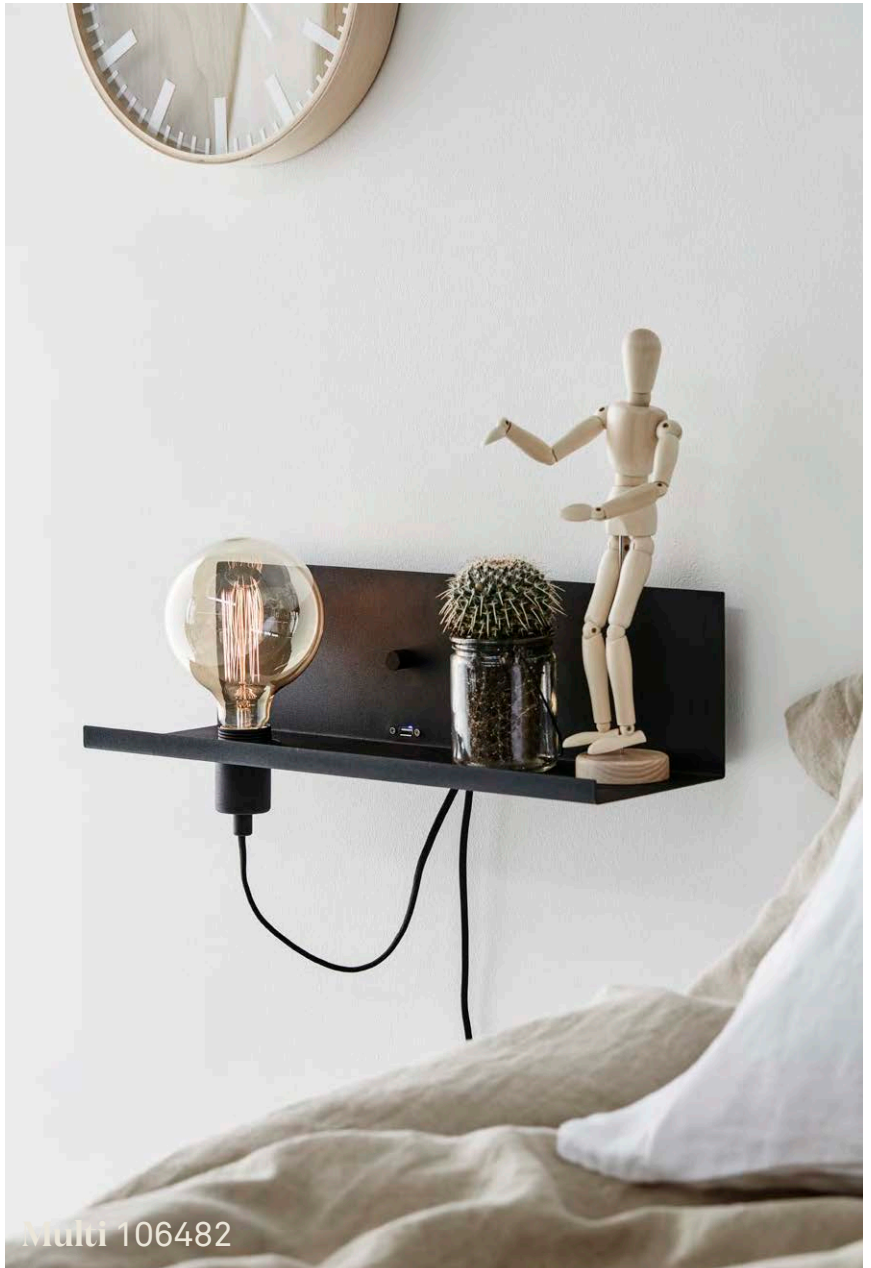

Multi 106482

Multi

Black metal 106482

White metal 106969

13.5	4 pcs	Class II	IP20
Ø 50	E27	1 x 60W	230V
15 → (cm)	Wall plug 200 cm		

Dimmer and switch on base / Textile cable

Light source not included

Multifunctional wall lamp with USB-outlet for charging. The light source can be mounted either on the right or left side. Shelf for functional storage or decoration.