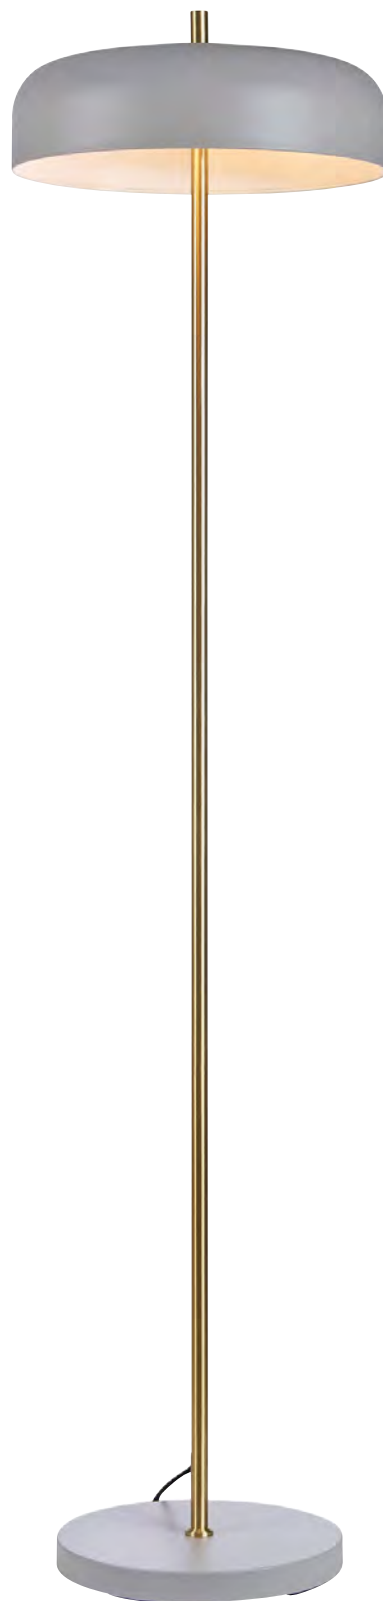

Caen

Markslöjd Home 2022

14

Series

107924

Caen

Grey / Brass 107924

 36 ∅ 32	2 pcs	Class I	IP 20			
				E27	1 x 60W	230V
32 → (cm)	Ceiling hook		150 cm			

Bulb not included

Caen

Grey / Brass 107923

 137 ∅ 32	1 pcs	Class I	IP 20			
				E27	2 x 60W	230V
32 → (cm)	Wall plug		200 cm			

Switch on cable

Bulb not included

107923