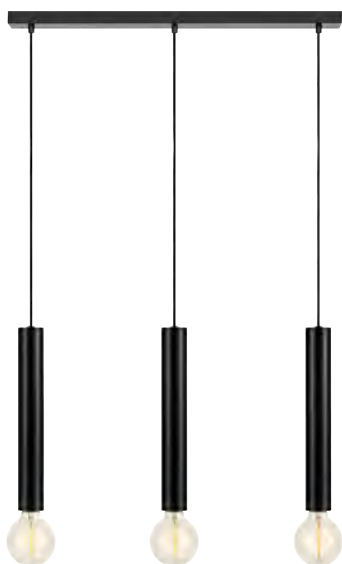

108262

Markslöjd Home 2022

68

Series

Sencillo

Brass 108261
Black 108262

35 75	4 pcs	Class II	IP 20			
				E27	3 x 40W	230V
5 → (cm)	Bracket		150 cm			

Bulb not included