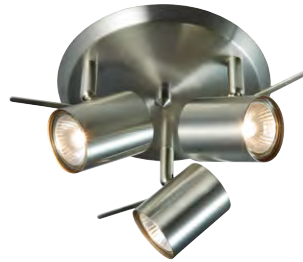

Hyssna LED

Steel / Steel **105484**
White metal / White metal **105483**

	14		4 pcs	Class I	IP 21
∅	25		GU10	3 x 50W	230V
25	Bracket suspension (cm)				

204 Lumen, warm white 2800K.

LED round ceiling light with adjustable spotlights in metal. Requires earthed connection (class 2). Included light sources are not dimmable.

105484