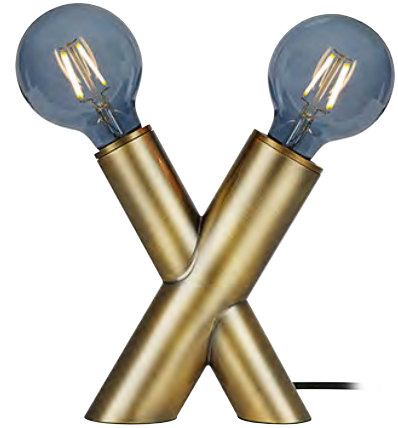

Simul

Black **108052**
Antique **108053**

18	4 pcs	Class II	IP 20
$\varnothing$ 14,5	E27/E14	2 x 40W	230V
5 $\rightarrow$ (cm)	Wall plug	200 cm	

Switch on cable / White cable

Light source not included