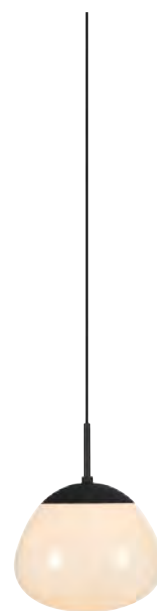

108295

Markslojd Home 2022

63

Series

Rise

Antique / White
Black / White

108296
108295

31	4 pcs	Class II	IP 20
Ø 25	E27	1 x 40W	230V
25 → (cm)	Bracket		150 cm

Bulb not included