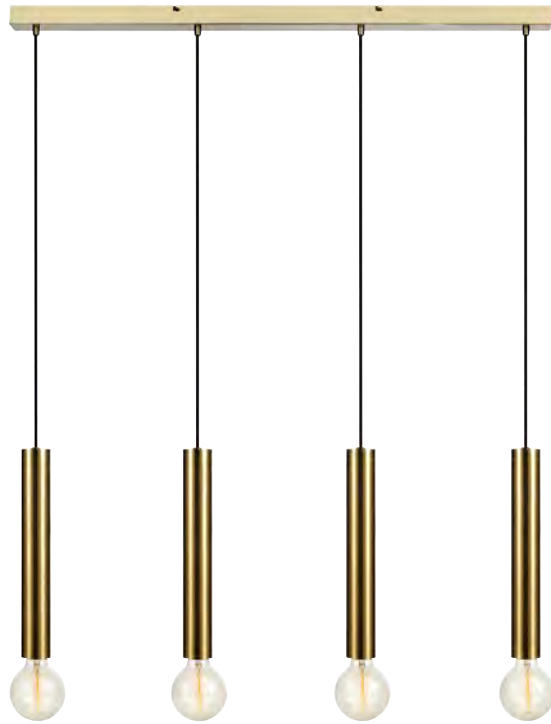

Sencillo

1082263