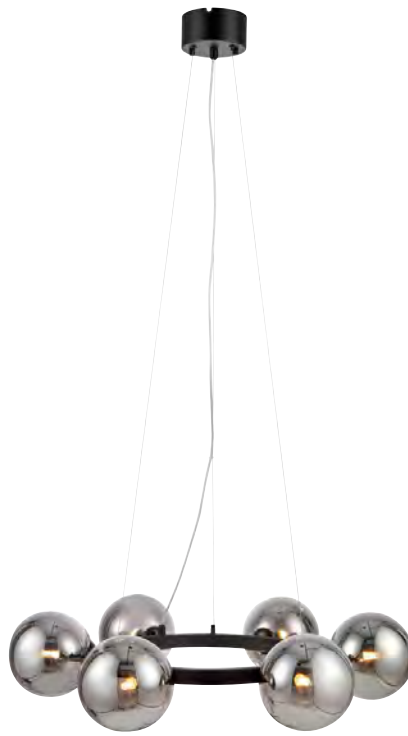

Circle

Black / Smoke **108051**
Gold / Smoke **108050**

15	2 pcs	Class I	IP 20
71	G9	6 x 20W	230V
71 → (cm)	Hook		150 cm

Light source not included

108051