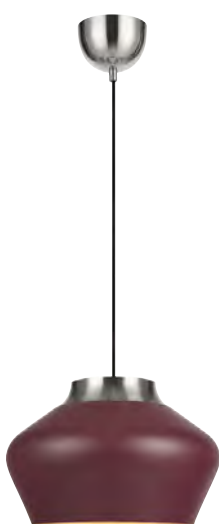

Design by
Monika Mulder

Kom

Steel base / White metal **107379**
Steel base / Black metal **107378**

 21 ∅ 31	2 pcs	Class I	IP20		
				E27 1 x 60W	230V
31 → (cm)	Ceiling plug & hook		200 cm		

Cable in same colour as shade

Light source not included

Kom pendant is designed by Monika Mulder and available in different colours and sizes. It's a stylish pendant with a matte metal shade that adds an exclusive touch.

107381

Kom

Steel base / Burgundy shade **107381**
Steel base / Petrol shade **107380**

 21 ∅ 31	2 pcs	Class I	IP20		
				E27 1 x 60W	230V
31 → (cm)	Ceiling plug / hook		200 cm		

Black textile cable.

Light source not included

Kom pendant is designed by Monika Mulder and available in different colours and sizes. It's a stylish pendant with a matte metal shade that adds an exclusive touch.