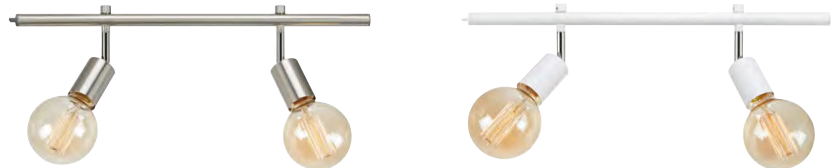

107510

107513