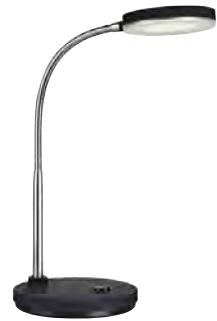

Adjustable lamp head on a base of metal.  
 Also available for wall and with a clip for table or shelf.

106466

106467

*With clip for table  
or shelf*

106470

106471