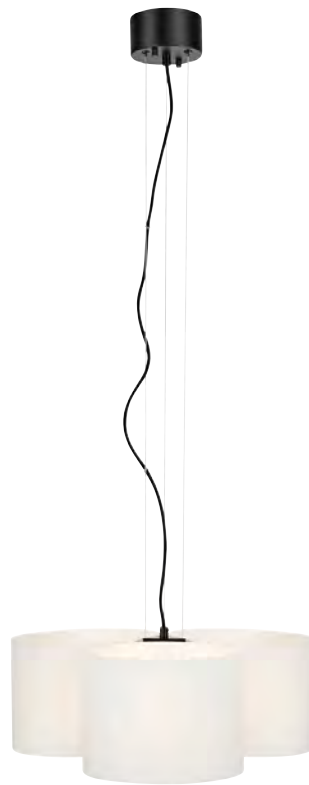

Oturo

White **108266**

18 51	2 pcs	Class I	IP 20			
				E14	3 x 40W	230V
51 → (cm)	Hook		150 cm			

Bulb not included

108266