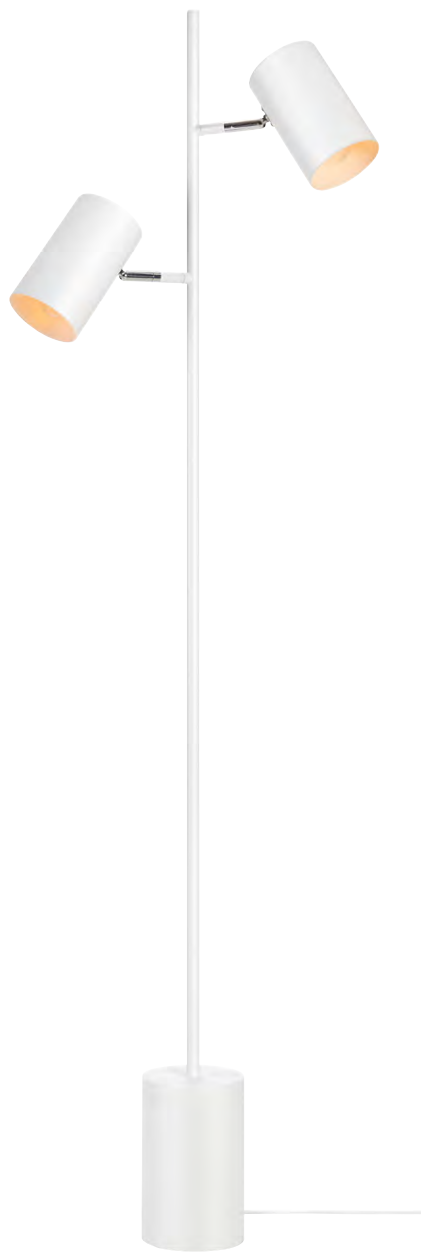

Twin

White **107948**
Black **107949**

144	2 pcs	Class II	IP 20
32	E14	2 x 40W	230V
25 → (cm)	Wall plug		200 cm

Switch on lampholder

Bulb not included

Markslöjd Home 2022

170

Floor Lamps

107948