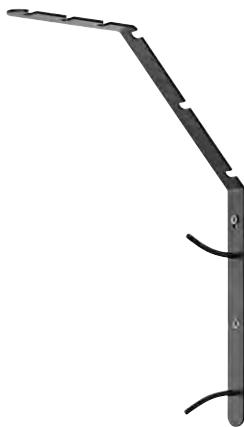

## Ven

Steel / White glass

104649

25 12	6 pcs	Class II	IP 20
12 $\rightarrow$ (cm)		Wall plug  350 cm	

Switch on cord, transparent cord. Hook suspension.

Light source not included.

The glass is matte white and gives a subtle, lovely glow.