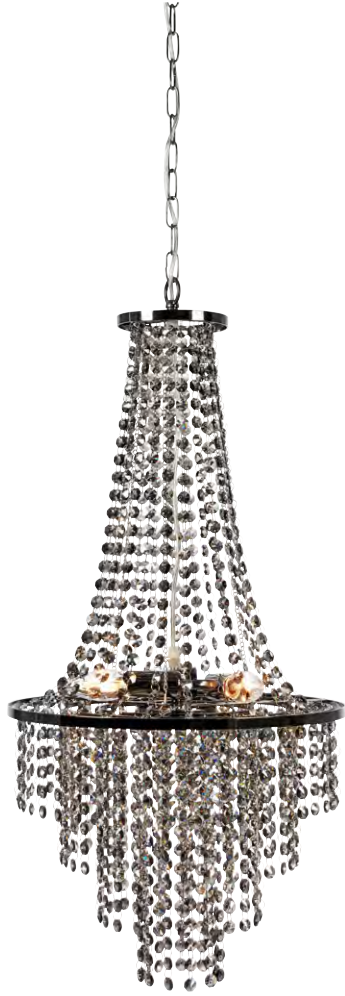

108124

108125

Allington

Black chrome / Smoke **108124**
Chrome / Clear **108125**

68	1 pcs	Class I	IP20
38	E14	3 x 25W	230V
38 → (cm)	Hook		150 cm

Light sources not included