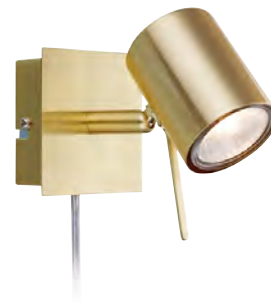

## Hyssna LED

Brass / Brass **106316**

 11  8	 6 pcs	Class II		IP20
		 GU10	1	x 35W
13 → (cm)	Wall plug & Bracket		 200 cm	

Built-in switch / Transparent cable

230 Lm / 3000K warm white

Small adjustable spotlight in three colors, includes non-dimmable light source.