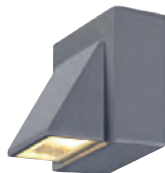

102579

104734

Carina

Grey / Transparent glass **102579**
White / Transparent glass **104734**

14 8	6 pcs	CLASS I	IP44
	LED 97 Lm 2x1W	230V	
6.5 → (cm) Fixed installation			

Built-in light source. 3000K Warm white light.

A simple and easy-to-place outdoor light with LED light source included for long-lasting light! Cast iron with silver-grey or white finish. Flush mounted on the wall.

102578

104733

Carina

Grey / Transparent glass **102578**
White / Transparent glass **104733**

7.5 8	24 pcs	CLASS I	IP44
	LED 97 Lm 1W	230V	
6.5 → (cm) Fixed installation			

Built-in light source. 3000K Warm white light.

A simple and easy-to-place outdoor light with LED light source included for long-lasting light! Cast iron with silver-grey or white finish. Flush mounted on the wall.

Caris

Black metal / Clear glass **106923**

82 20 20 → (cm)	8 pcs	Class I	IP44
	E27 1 x 40W	230V	

Light source not included.

The IP class is IP44, intended for fixed, grounded installation. Powder-finished, stainless metal and clear glass light housing.

Caris

Black metal / Clear glass **106922**

33 20 23 → (cm)	4 pcs	Class I	IP44
	E27 1 x 40W	230V	
Screws			

Light source not included.

The IP class is IP44, intended for fixed, grounded installation. Powder-finished, stainless metal and clear glass light housing.