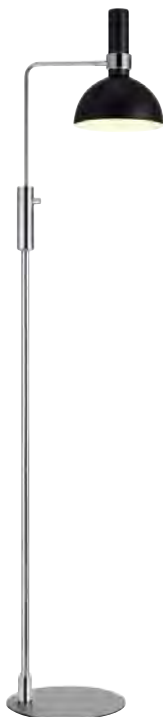

## Larry

Brushed brass / Black metal **106974**

 24  19 19 (cm)	 8 pcs	Class I	IP20
	 E27 1 x 60W	230V	
Bracket		 150 cm	

Black textile cable

Light source not included

Larry is also available as series.

106857