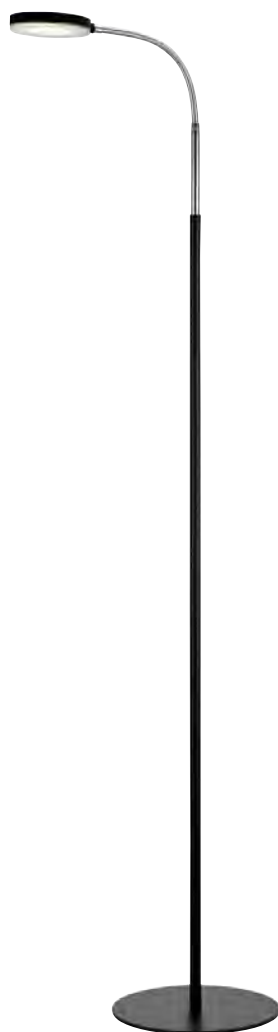

106468

Flex

White metal base / Chrome details **106468**

40 10	12 pcs	Class II	IP20
	DIOD/LED	1 x 5W	
15 $\rightarrow$ (cm)	Wall plug & Bracket		200 cm

Built-in switch on plate / White cable

300 lm / 3000K warm white

Adjustable lamp head with a long flexible arm. Available as series.

106465

Flex

Black / Black **106465**

132 22	4 pcs	Class II	IP 20
	FIXED LED	1 x 5W	
22 $\rightarrow$ (cm)	Wall plug		200 cm

Switch on cable

DIOD/LED

Adjustable lamp head. Also available as series.