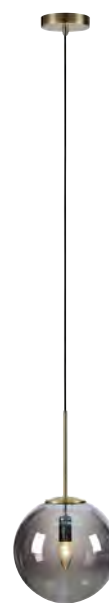

## Dione

White / Black **108267**  
Smoke / Antique **108268**

 47  25	 4 pcs	Class I	IP 20
25 → (cm) Bracket		 150 cm	

Bulb not included

108267

108268

Markslöjd Home 2022

30