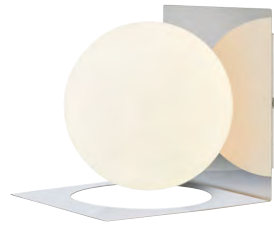

Design by
Joakim Thedin

Zenit

Black metal / White glass **107495**
Chrome / White glass **107488**
Gold / White glass **108085**

13.5	8 pcs	Class I	IP44
13.5	G9	1 x 18W	230V
16.2 → (cm) Terminals			

Light source not included

Wall lamp with base in chrome or black metal and shade in white glass for a nice glow. Place a lamp on each side of the mirror.

107488

Markslöjd Home 2022

242

Bath

Åre

Steel base / White glass **102527**

7.7	4 pcs	Class I	IP44
27.5	E27	1 x 60W	230V
27.5 → (cm)			

Light source not included