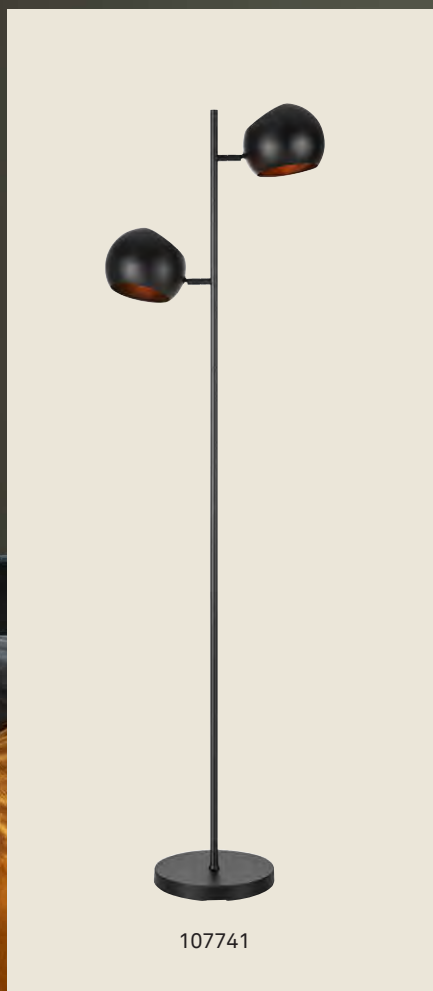

Edgar 107742

107741