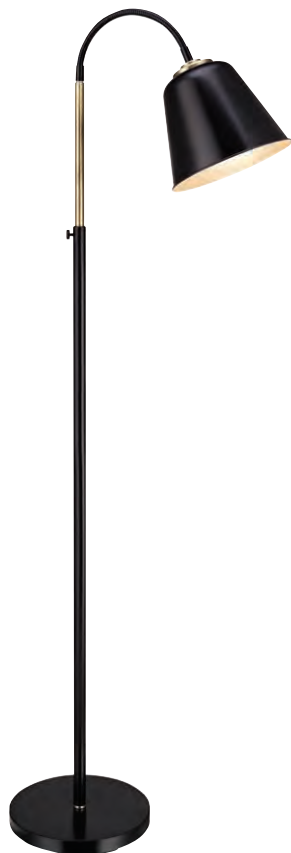

## Imperia

Brass / Offwhite shade 106322

 149 Ø 30	2 pcs	Class II	IP 20
30 → (cm)	Wall plug		200 cm

Switch on cord

Light source not included

Floor lamp with classy design and pleated offwhite shade.

107024