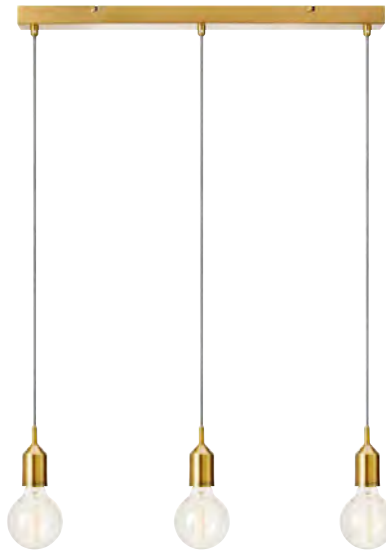

Bronx

Bronx

Bronze **108097**

160 68	6 pcs	Class I	IP20	
	E27	3 x 60W	230V	
4,5 → (cm)	Bracket		150 cm	

Light source not included

108097

Bronx

Bronze **108098**

10 4	24 pcs	Class II	IP20	
	E27	1 x 60W	230V	
4 → (cm)	Hook		350 cm	

Light source not included

Bronx

Bronze **108099**

152 25	6 pcs	Class II	IP20	
	E27	3 x 60W	230V	
25 → (cm)	Bracket		150 cm	

Light source not included