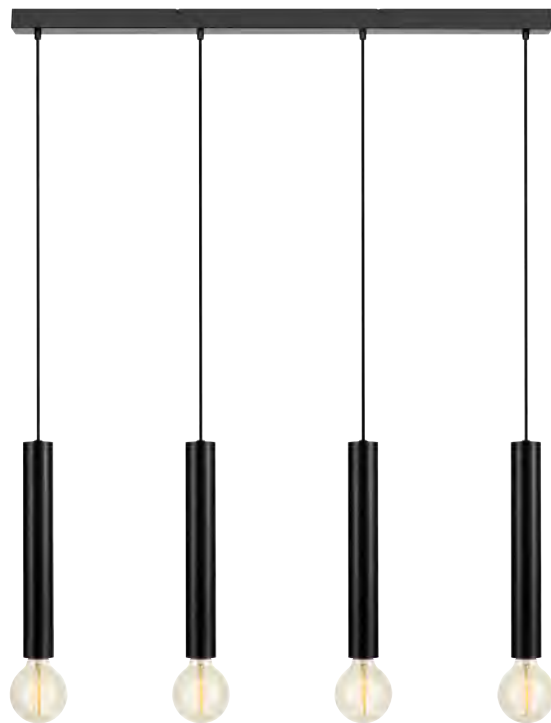

108264

Sencillo

Brass **108263**
Black **108264**

35 106	4 pcs	Class I	IP 20			
				E27	4 x 40W	230V
5 → (cm)	Bracket		150 cm			

Bulb not included