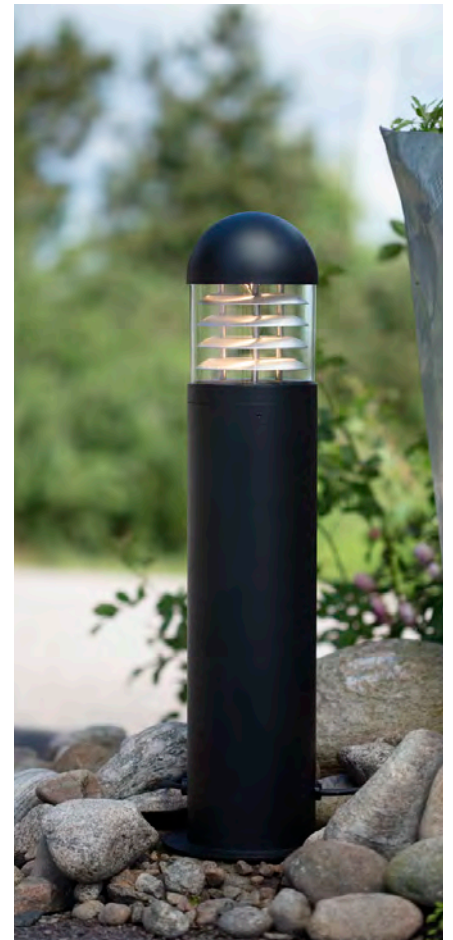

### Garden 24 Pole 6W

Black / Clear 106933

 60	 4 pcs	CLASS III	IP44
 16.5	 FIXED LED	1 x 6W	24V
16.5 → (cm)		 30.0 cm	

N/A

DIOD/LED

106933

107719