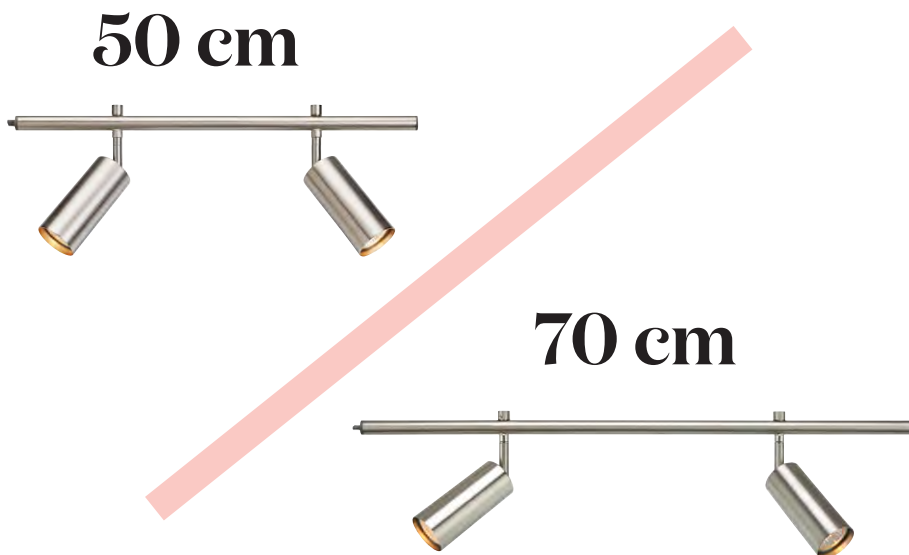

## 2. Select Length

Expand comes in 50 cm and 70 cm. If you prefer the lights to sit more closely together; then choose 50 cm, and if you want a more scattered placement you can use 70 cm.