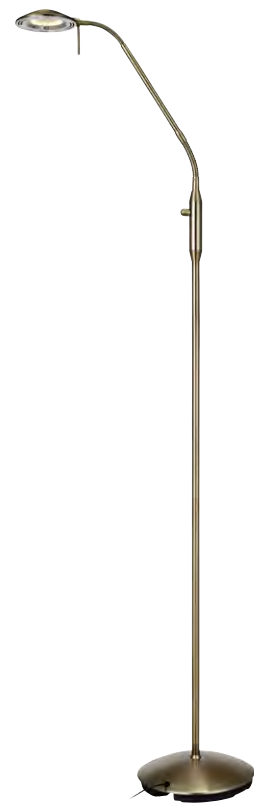

105582

Hudson

Steel / Steel **105583**

135	2 pcs	Class III	IP 20
40	FIXED LED 2 x 6W		18V
40 (cm)	Wall plug	200 cm	

Dimmer and switch on base, black cable.

2x6W och 2x450 lumen. 120° spread angle. 3000K.

Two adjustable shades with flexible twin stems. Two built-in dimmers, switches on base. Ideal reading lamp.