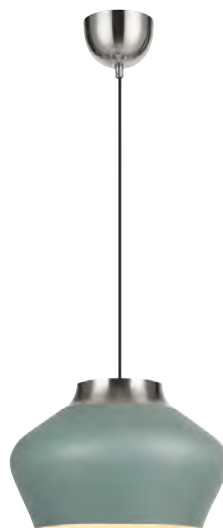

107380

Kom

Steel base / Burgundy shade **107381**
Steel base / Petrol shade **107380**

 21 ∅ 31	2 pcs	Class I	IP20		
				E27 1 x 60W	230V
31 → (cm)	Ceiling plug / hook		200 cm		

Black textile cable.

Light source not included

Kom pendant is designed by Monika Mulder and available in different colours and sizes. It's a stylish pendant with a matte metal shade that adds an exclusive touch.