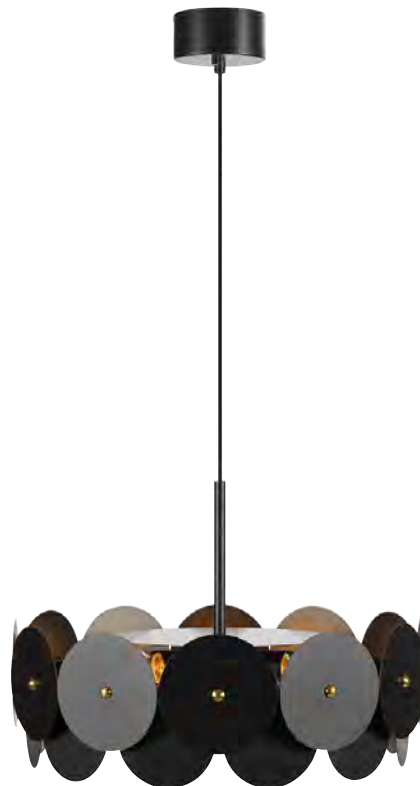

## Vegas

Black / Brass 108265

 35 ∅ 53	 2 pcs	Class I	IP20
	 E27	3 x 40W	230V
53 → (cm)	Hook	 150 cm	

Bulb not included

108265