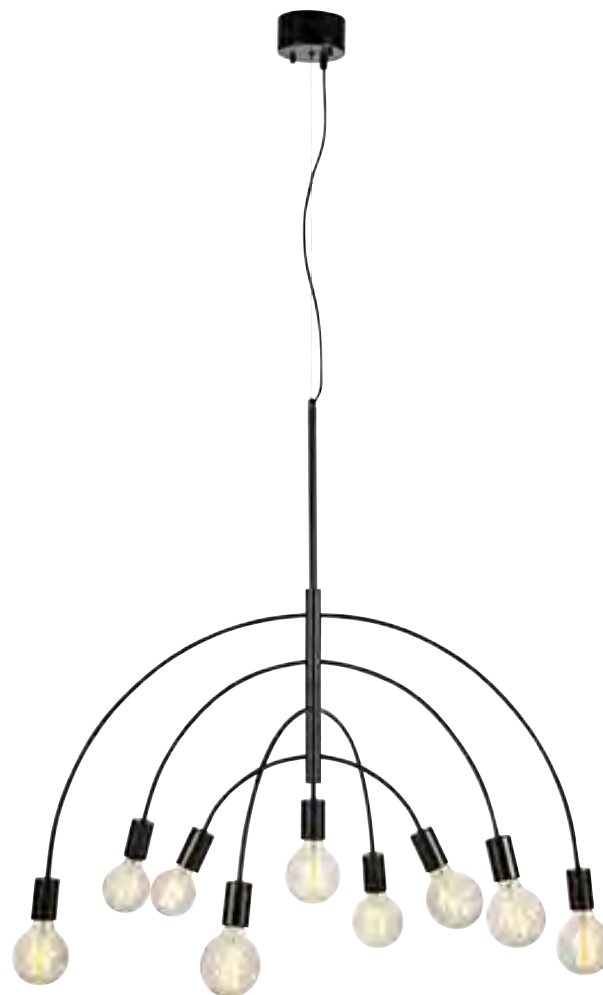

## Lavello

Black 108288  
Gold 108289

	88		2 pcs	Class I	IP 20
	95		 E27		
95 → (cm)	Hook		 150 cm		

Bulb not included

Markslöjd Home 2022

110

Ceiling Lamps

108288