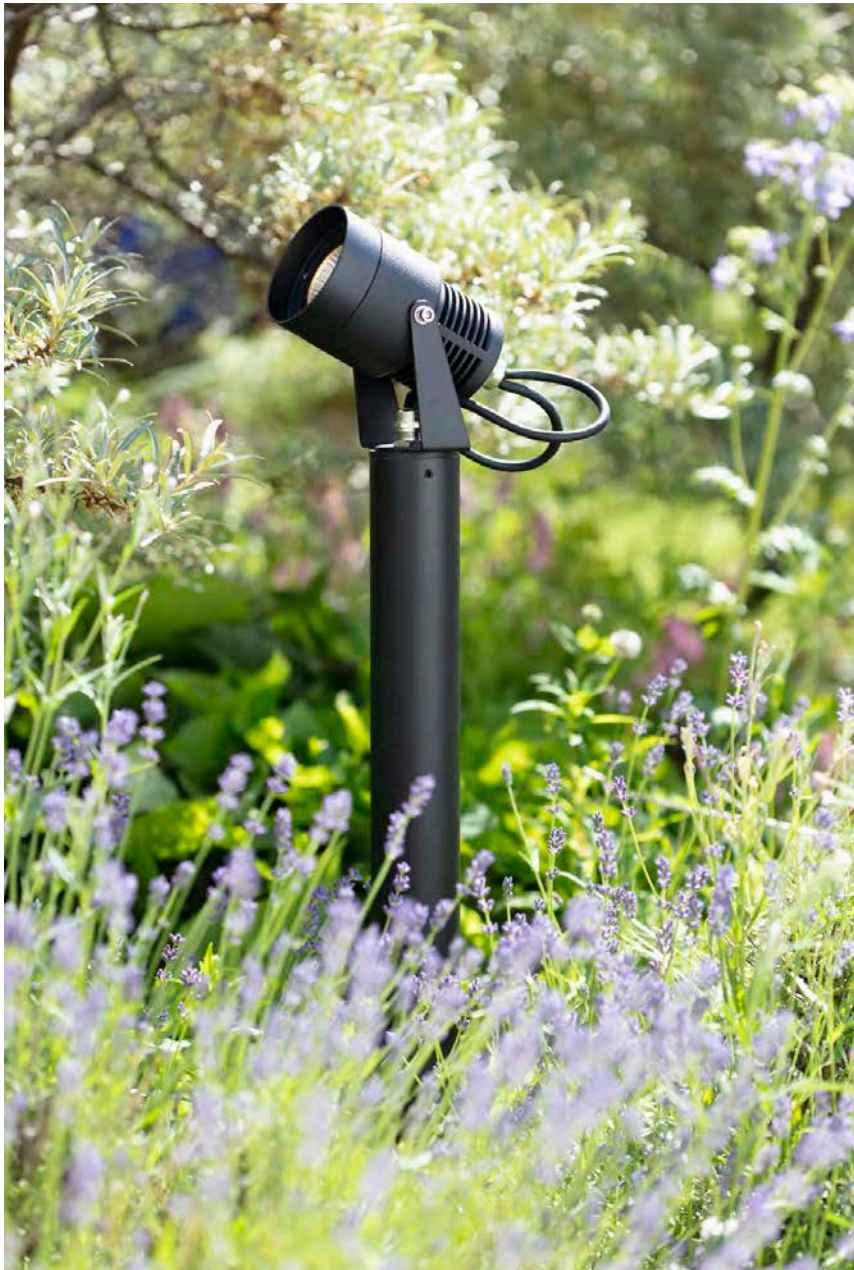

106932

Garden 24 Spot 45 cm

Black / Black 106932

58	6 pcs	CLASS III	IP44
$\emptyset$ 9	FIXED LED 1 x 6W	24V	
14 $\rightarrow$ (cm)	OO CONNECTOR	30.0 cm	

N/A

DIOD/LED