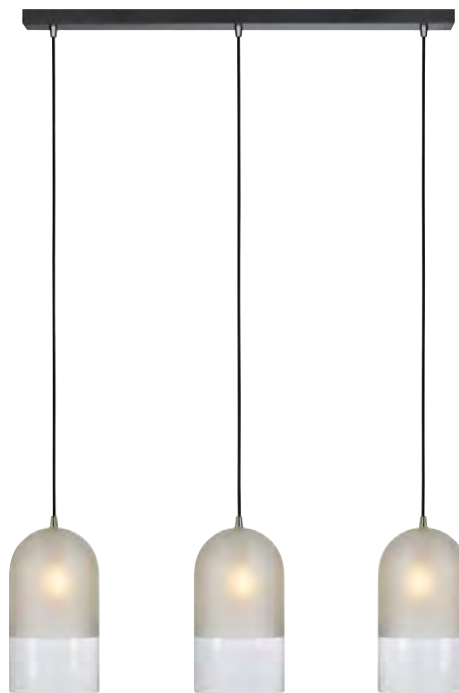

Cope

Cope

Frosted/Clear/Black **108225**

27	4 pcs	Class I	IP 20
Ø 15	E14	1 x 18 W	230V
15 → (cm)	Ceiling hook	150 cm	

Bulb not included

108225

Cope

Frosted/Clear/Black **108226**

27	2 pcs	Class I	IP 20
Ø 77	E14	3 x 18 W	230V
77 → (cm)	Ceiling hook	150 cm	

Bulb not included