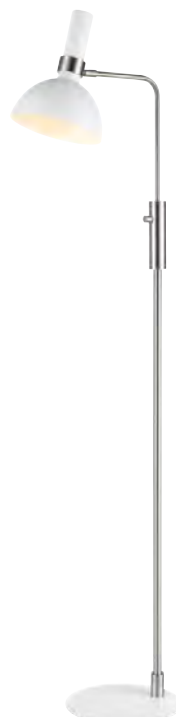

## Larry

Brushed brass / Black metal **106974**

 24  19 19 (cm)	 8 pcs	Class I	IP20
	 E27 1 x 60W	230V	
Bracket		 150 cm	

Black textile cable

Light source not included

Larry is also available as series.

106857