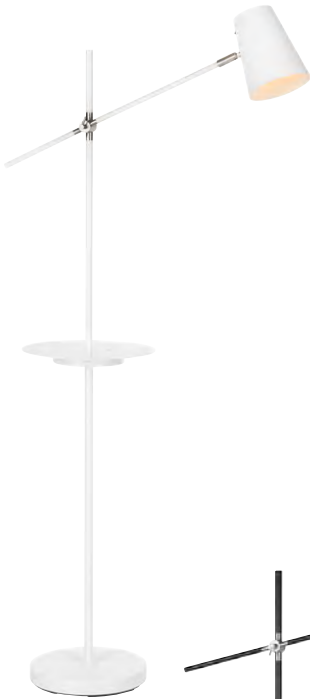

## Kolding

Black metal / White metal 107217

 46 Ø 16	4 pcs	Class II	IP 20
33 → (cm)	Wall plug		200 cm

Built-in switch on lamp head, black cord

Light source not included

Floor lamp in black metal with accents in antique-coloured brass. Adjustable height and adjustable lamp head.