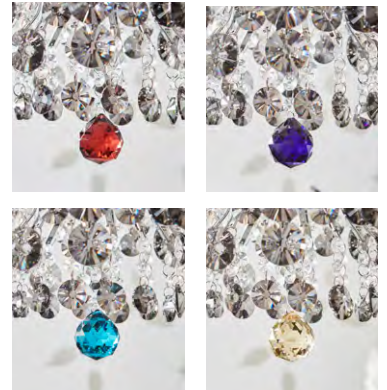

4 bottom prisms included: