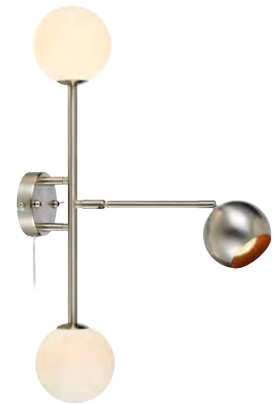

108256

Buddy

Black metal / Opal glass **107494**

40 ∅ 12	6 pcs	Class II	IP20		
				G9 1 x 18W	230V
41 → (cm)		Wall plug	200 cm		

Switch on cable / Textile cable

Light source not included

Stylish wall lamp with a hanging shade in white glass and a metal base. Spreads a soft and pleasant light. The wall lamp is perfect when you have limited space on your table.