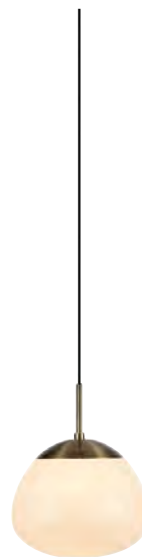

Rise

Design by
Monika Mulder

108296