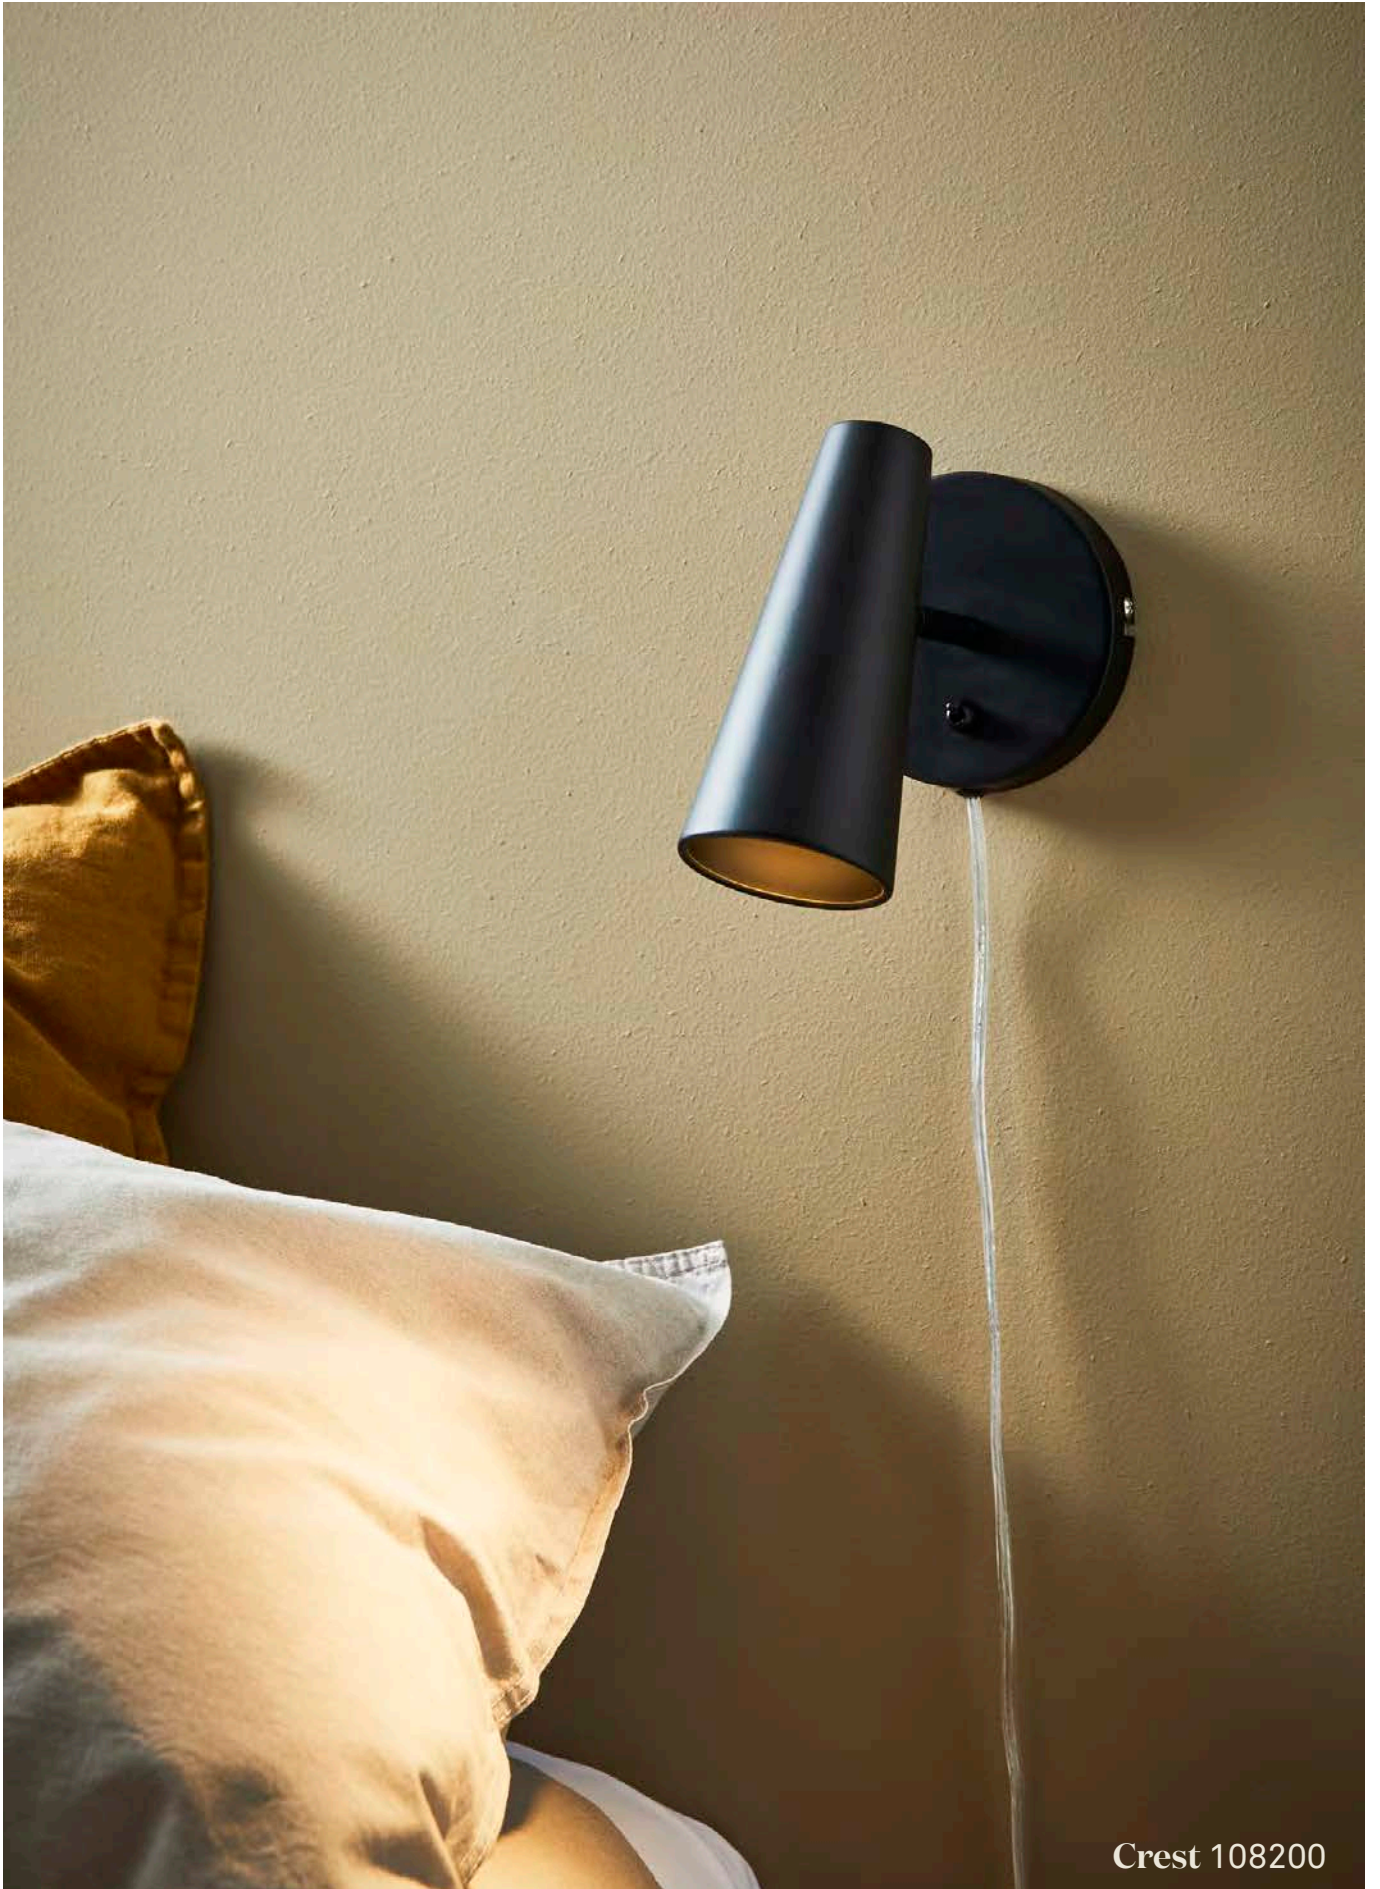

Crest 108200